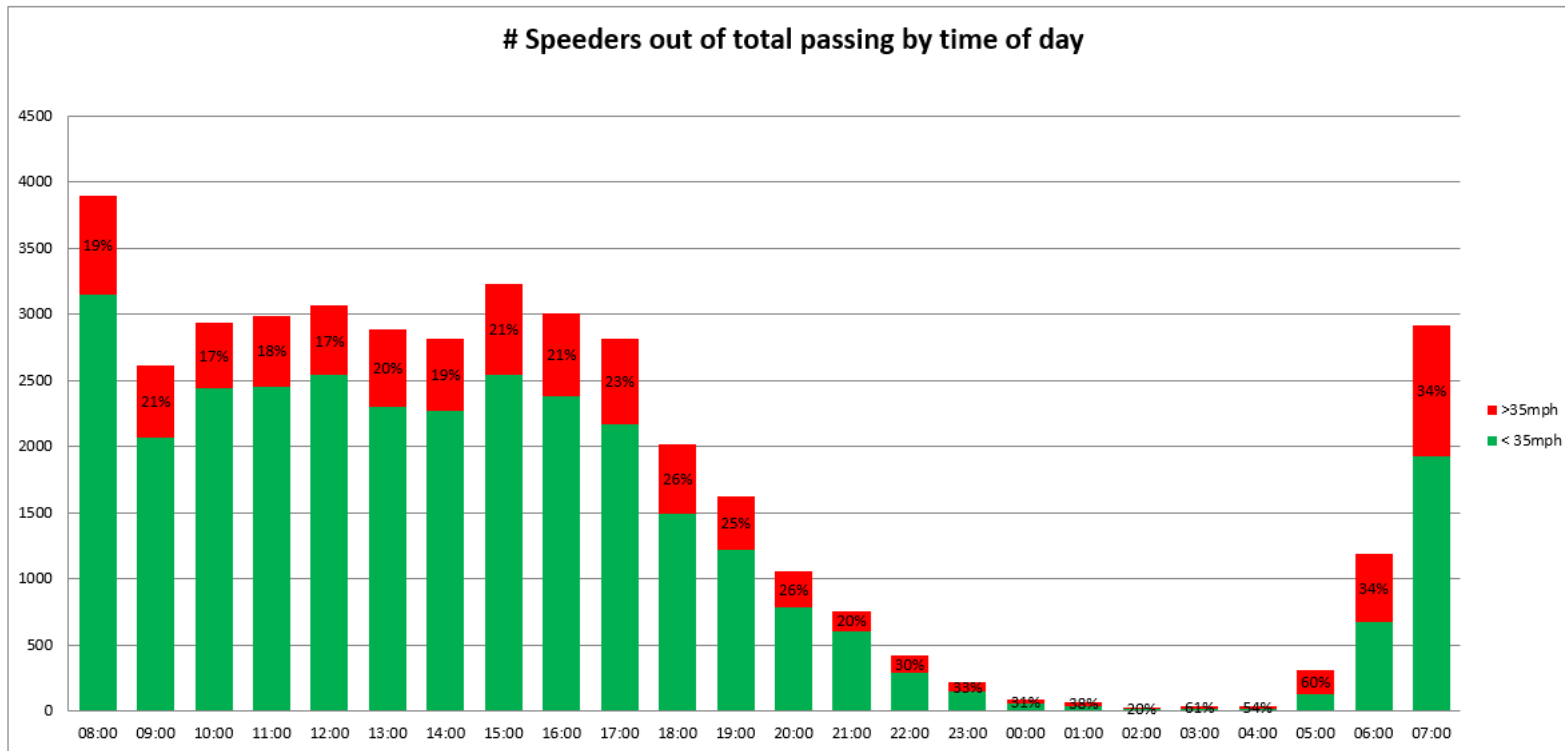

# SID summary from 30/04/2026 to 14/06/2026

## Location

Broad Acres monitoring Southbound traffic (heading to Broad Hinton).

## Volume and level of speeding

The SID counted 41,044 vehicles passing which equates to approx. 912 a day<sup>1</sup>. 23% of the vehicles passing the SID were doing more than 35mph.

MPH	35 to 40	40 to 45	45 to 50	50 to 55	55 to 60	60 to 65	65 to 70	Total
# speeding	6,772	2,046	370	73	11	2	2	9,276

<sup>1</sup> Note the SID captures traffic travelling in one direction. Metrocount results indicate average daily totals of 1,989 using the C415.