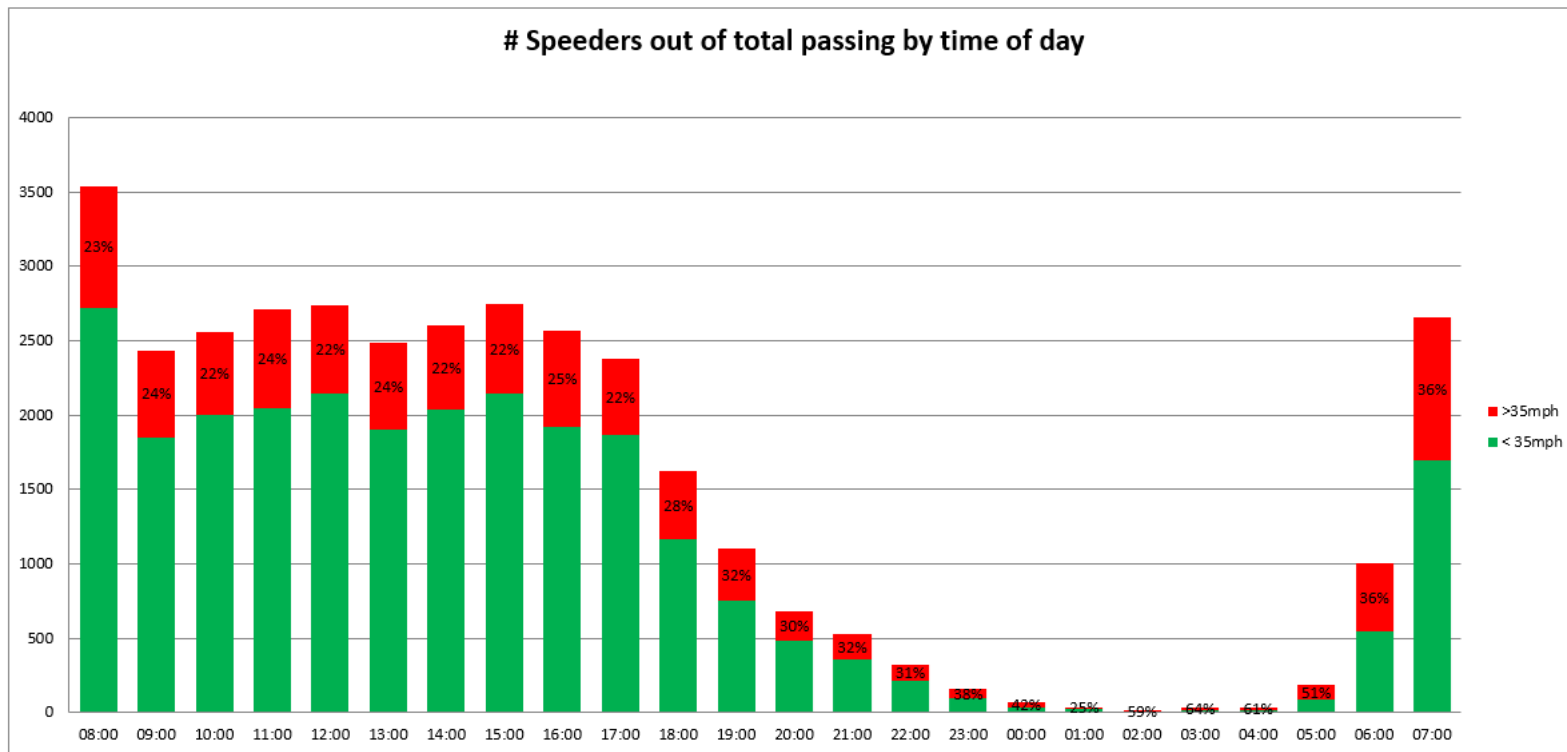

SID summary from 28/01/2026 to 10/03/2026

Location

Broad Acres monitoring Southbound traffic (heading to Broad Hinton).

Volume and level of speeding

The SID counted 35,195 vehicles passing which equates to approx. 858 a day¹. 26% of the vehicles passing the SID were doing more than 35mph.

MPH	35 to 40	40 to 45	45 to 50	50 to 55	55 to 60	60 to 65	65 to 70	Total
# speeding	6,417	2,134	416	84	14	2	2	9,069

¹ Note the SID captures traffic travelling in one direction. Metrocount results indicate average daily totals of 1,989 using the C415.

High end speeders (>45mph)